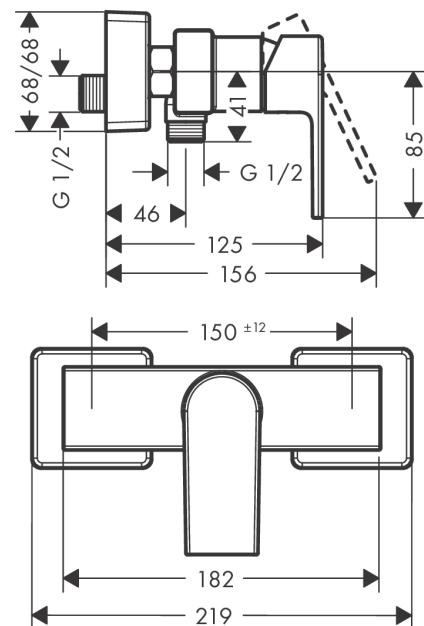

Vernis Shape
Single lever shower mixer for exposed installation
 Surfaces: **Chrome** Article Number: **71650000**

Description

product features

- 1 function
- connection type: s-shaped connections
- flow rate of hand shower at 3 bar: 15,7 l/min
- ceramic cartridge
- min. operating pressure: 1 bar
- max. operating pressure: 10 bar
- temperature limitation adjustable
- non-return valve
- with silencer
- suitable for continuous flow water heaters
- hose connection DN15
- connection dimension: DN15

Product image

Scale drawing

Flowchart

Shower outlet with 1B-resistance