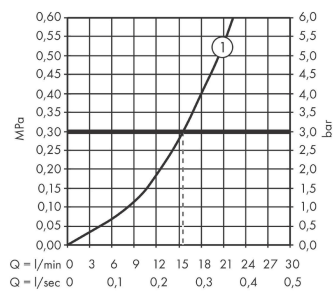

Vernis Shape
Single lever shower mixer for exposed installation
 Surfaces: **Chrome** Article Number: **71650000**

Description

product features

- 1 function
- connection type: s-shaped connections
- flow rate of hand shower at 3 bar: 15,7 l/min
- ceramic cartridge
- min. operating pressure: 1 bar
- max. operating pressure: 10 bar
- temperature limitation adjustable
- non-return valve
- with silencer
- suitable for continuous flow water heaters
- hose connection DN15
- connection dimension: DN15

Product image

Scale drawing

Flowchart

Shower outlet with 1B-resistance